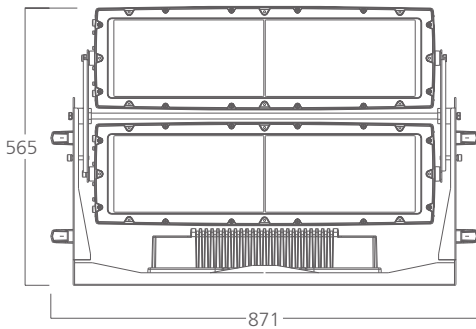

Flood light OLIST

DMX
512

RDM

IP66
OUTDOOR RATED

white grey black

356 116
LED Power 900 W ColourTemp RGBL Luminous 17250 lm

356 117
LED Power 900 W ColourTemp RGBA Luminous 13800 lm

356 118
LED Power 900 W ColourTemp RGBW Luminous 15525 lm

LIGHT DISTRIBUTION

14° - 25°

14° - 25°

14° - 25°