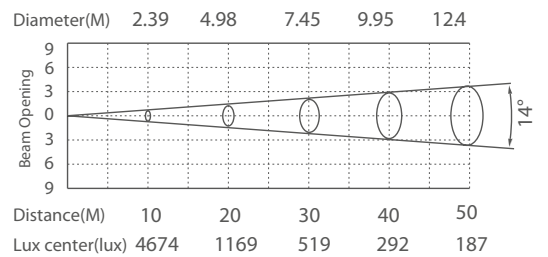

Flood light OLIST

DMX
512

RDM

IP66
OUTDOOR RATED

white grey black

356 116
LED Power 900 W ColourTemp RGBL Luminous 17250 lm

356 117
LED Power 900 W ColourTemp RGBA Luminous 13800 lm

356 118
LED Power 900 W ColourTemp RGBW Luminous 15525 lm

LIGHT DISTRIBUTION

14° - 25°

14° - 25°

14° - 25°