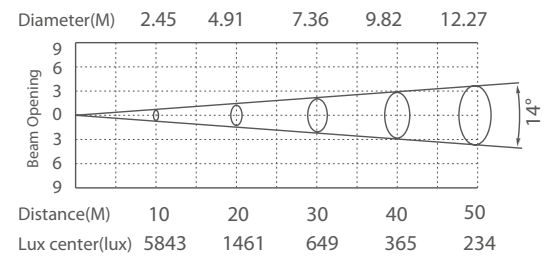

Flood light OLIST

DMX
512

RDM

IP66
OUTDOOR RATED

white grey black

356 116
LED Power 900 W ColourTemp RGBL Luminous 17250 lm

356 117
LED Power 900 W ColourTemp RGBA Luminous 13800 lm

356 118
LED Power 900 W ColourTemp RGBW Luminous 15525 lm

LIGHT DISTRIBUTION

14° - 25°

14° - 25°

14° - 25°